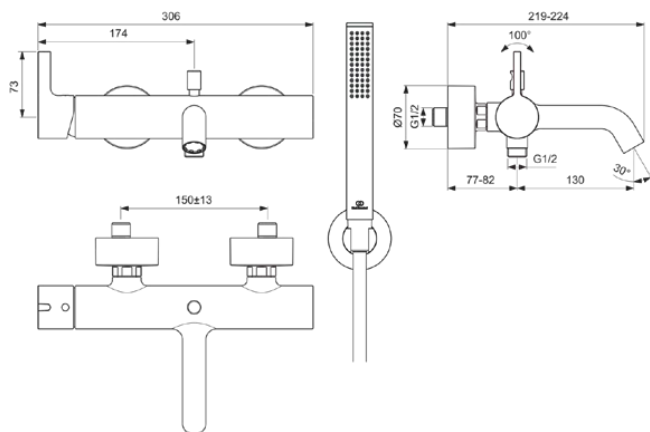

JOY

BC787A2

JOY | Exposed bath & shower mixer 306x219 mm, 207 mm spout projection in brushed gold finish, 20.0 l/min (3 bar) | Hidden aerator, Click technology, EPD, FirmaFlow, PVD technology

Image & drawing

General information

Product type:	Bath & shower mixers
Sub product type:	Exposed bath & shower mixer
Brand:	Ideal Standard
Suite name:	JOY
Designer:	Palomba Serafini Associati
Colour:	A2 - Brushed Gold
Surface finish effect:	satín
Width (mm):	306
Length / Projection (mm):	219 - 224
Fixing method:	S-coupling
Net weight (kg):	3.56
VVS:	727125815
EAN code:	3800861086963

Included products

BC774A2:	IDEALRAIN Single function handspray 25x25x198 mm in brushed gold finish, 8 l/min (3 bar)
BE125A2:	IDEALRAIN Shower hose 1250 mm in brushed gold finish
BC806A2:	IDEALRAIN Shower bracket 60x58x60 mm in brushed gold finish

JOY

BC787A2

JOY | Exposed bath & shower mixer 306x219 mm, 207 mm spout projection in brushed gold finish, 20.0 l/min (3 bar) | Hidden aerator, Click technology, EPD, FirmaFlow, PVD technology

Product specifications